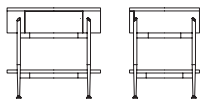

HOOP

L&L Studio

HOOP bedside cupboard realizes the concept of mild and organic living. The body and legs have curved lines. Four slim legs are fixed around the body, echoing the trendy “exposed structure” design language. The contrast between thick and thin stretches the imagination.

STRUCTURE

Structure in veneer on plywood board, and frame in metal

FINISHING

Structure in walnut or stained oak, frame in dark grey epoxy paint

BEDSIDE TABLE
53C010

560*420*540mm
22.0*16.5*21.3"