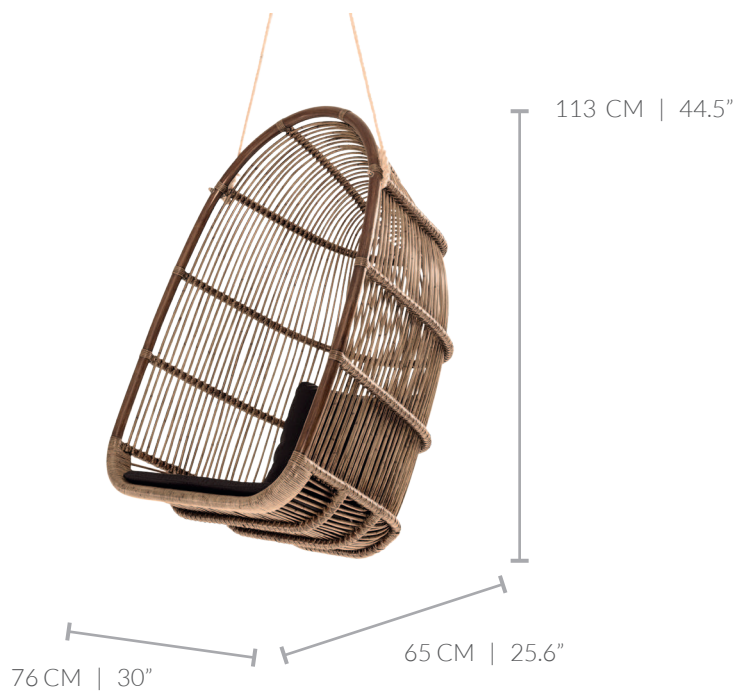

Product datasheet

NAME: RENOIR SWING
SKU NO: 3080
DESIGNER: SIKA-DESIGN
COLLECTION: ORIGINALS
MATERIAL: RATTAN
USAGE: INDOOR
CUSHION: SOLD SEPARATELY

Sika·Design[®]
HANDMADE FURNITURE

Dimensions

COLOR OPTIONS | VISIT OUR WEBSITE TO SEE STANDARD STOCK