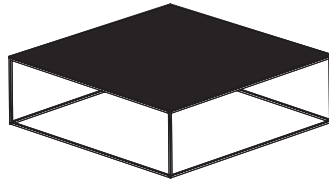

DIMENSIONS

H 352 - mm
W 992 - mm
D 992 - mm

low table - large - dark walnut top white lacquered base

DIMENSIONS

H 352 - mm
W 992 - mm
D 992 - mm

low table - large - dark walnut top black chromed base

DIMENSIONS

H 352 - mm
W 992 - mm
D 992 - mm

low table - large - gloss black marble-effect ceramic stoneware top white lacquered base

DIMENSIONS

H 352 - mm
W 992 - mm
D 992 - mm

low table - large - gloss black marble-effect ceramic stoneware top black chromed base

DIMENSIONS

H 352 - mm
W 992 - mm
D 992 - mm

low table - large - emperador ceramic stoneware top black chromed base

DIMENSIONS

H 352 - mm
W 992 - mm
D 992 - mm

low rectangular table top in white marble-effect ceramic stoneware white lacquered base