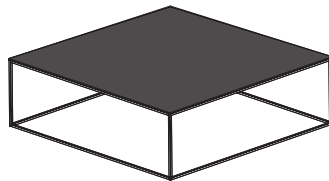

low table - large - dark walnut top black chromed base

DIMENSIONS

H 352 - mm
W 992 - mm
D 992 - mm