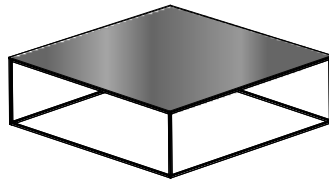

DIMENSIONS

H 352 - mm
W 690 - mm
D 355 - mm

low table - medium - gloss black
marble-effect ceramic stoneware top
black chromed base

DIMENSIONS

H 352 - mm
W 690 - mm
D 355 - mm

low table - medium - emperador
ceramic stoneware top black chromed
base

DIMENSIONS

H 352 - mm
W 690 - mm
D 355 - mm

low table - large - top in white marble-effect ceramic stoneware white lacquered base

DIMENSIONS

H 352 - mm
W 992 - mm
D 992 - mm

low table - large - top in white marble-effect ceramic stoneware black chromed base

DIMENSIONS

H 352 - mm
W 992 - mm
D 992 - mm

low table - large - top in metallic anthracite ceramic stoneware white lacquered base

DIMENSIONS

H 352 - mm
W 992 - mm
D 992 - mm

low table - large - top in metallic anthracite ceramic stoneware black chromed base

DIMENSIONS

H 352 - mm
W 992 - mm
D 992 - mm

low table - large - dark walnut top white lacquered base

DIMENSIONS

H 352 - mm
W 992 - mm
D 992 - mm

low table - large - dark walnut top black chromed base

DIMENSIONS