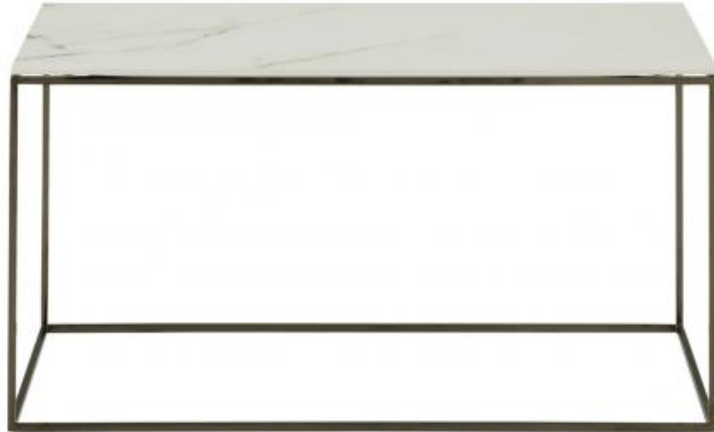

SPACE

Design by
Pagnon & Pelhaître

Description
Base in square-section steel (8 mm) finished in Epoxy lacquer in the case of the white finish, or electrolytic treatment in the case of the black chromed finish.
Top in full body ceramic stoneware (thickness 6 mm), which is highly resistant to wear.

Technical Specifications

More info at
www.ligne-roset.com

© Ligne Roset 2021

LOW TABLE - SMALL - TOP IN WHITE MARBLE-EFFECT CERAMIC STONEWARE WHITE LACQUERED BASE

DIMENSIONS
H 352 mm - W 345 mm - D 355 mm -

Other sizes

low table - small - top in white marble-effect ceramic stoneware white lacquered base

DIMENSIONS
H 352 - mm
W 345 - mm
D 355 - mm

low table - small - top in white marble-effect ceramic stoneware black chromed base

DIMENSIONS

H 352 - mm
W 345 - mm
D 355 - mm

low table - small - emperador ceramic
stoneware top black chromed base

DIMENSIONS

H 352 - mm
W 345 - mm
D 355 - mm

low table - medium - top in white
marble-effect ceramic stoneware white
lacquered base