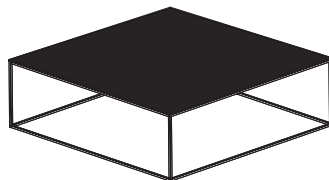

low table - large - gloss black marble-effect ceramic stoneware top white lacquered base

DIMENSIONS

H 352 - mm
W 992 - mm
D 992 - mm