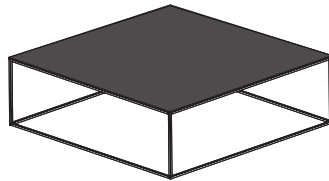

DIMENSIONS

H 352 - mm
W 690 - mm
D 355 - mm

low table - medium - gloss black
marble-effect ceramic stoneware top
black chromed base

DIMENSIONS

H 352 - mm
W 690 - mm
D 355 - mm

low table - medium - emperador
ceramic stoneware top black chromed
base

DIMENSIONS

H 352 - mm
W 690 - mm
D 355 - mm

low table - large - top in white marble-effect ceramic stoneware white lacquered base

DIMENSIONS

H 352 - mm
W 992 - mm
D 992 - mm

low table - large - top in white marble-effect ceramic stoneware black chromed base

DIMENSIONS

H 352 - mm
W 992 - mm
D 992 - mm

low table - large - top in metallic anthracite ceramic stoneware white lacquered base

DIMENSIONS

H 352 - mm
W 992 - mm
D 992 - mm

low table - large - top in metallic anthracite ceramic stoneware black chromed base

DIMENSIONS

H 352 - mm
W 992 - mm
D 992 - mm

low table - large - dark walnut top white lacquered base

DIMENSIONS

H 352 - mm
W 992 - mm
D 992 - mm

low table - large - dark walnut top black chromed base

DIMENSIONS