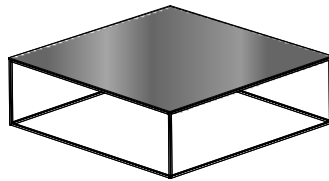

DIMENSIONS

H 352 - mm
W 690 - mm
D 355 - mm

low table - medium - gloss black
marble-effect ceramic stoneware top
black chromed base

DIMENSIONS

H 352 - mm
W 690 - mm
D 355 - mm

low table - medium - emperador
ceramic stoneware top black chromed
base

DIMENSIONS

H 352 - mm
W 690 - mm
D 355 - mm

low table - large - top in white marble-effect ceramic stoneware white lacquered base

DIMENSIONS

H 352 - mm
W 992 - mm
D 992 - mm

low table - large - top in white marble-effect ceramic stoneware black chromed base

DIMENSIONS

H 352 - mm
W 992 - mm
D 992 - mm

low table - large - top in metallic anthracite ceramic stoneware white lacquered base

DIMENSIONS

H 352 - mm
W 992 - mm
D 992 - mm

low table - large - top in metallic anthracite ceramic stoneware black chromed base

DIMENSIONS

H 352 - mm
W 992 - mm
D 992 - mm

low table - large - dark walnut top white lacquered base

DIMENSIONS

H 352 - mm
W 992 - mm
D 992 - mm

low table - large - dark walnut top black chromed base

DIMENSIONS