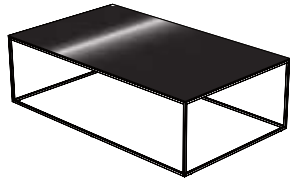

DIMENSIONS

H 353 - mm
W 1185 - mm
D 700 - mm

low rectangular table dark walnut top black chromed base

DIMENSIONS

H 353 - mm
W 1185 - mm
D 700 - mm

low rectangular table gloss black marble-effect ceramic stoneware top white lacquered base

DIMENSIONS

H 353 - mm
W 1185 - mm
D 700 - mm

low rectangular table gloss black
marble-effect ceramic stoneware top
black chromed base

DIMENSIONS

H 353 - mm
W 1185 - mm
D 700 - mm

low rectangular table emperador
ceramic stoneware top black chromed
base