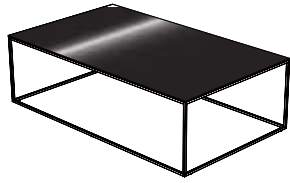

DIMENSIONS

H 353 - mm
W 1185 - mm
D 700 - mm

low rectangular table dark walnut top black chromed base

DIMENSIONS

H 353 - mm
W 1185 - mm
D 700 - mm

low rectangular table gloss black marble-effect ceramic stoneware top white lacquered base

DIMENSIONS

H 353 - mm
W 1185 - mm
D 700 - mm

low rectangular table gloss black
marble-effect ceramic stoneware top
black chromed base

DIMENSIONS

H 353 - mm
W 1185 - mm
D 700 - mm

low rectangular table emperador
ceramic stoneware top black chromed
base