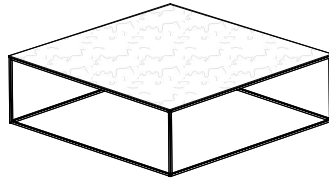

DIMENSIONS

H 352 - mm
W 690 - mm
D 355 - mm

low table - medium - dark walnut top
black chromed base

DIMENSIONS

H 352 - mm
W 690 - mm
D 355 - mm

low table - medium - gloss black
marble-effect ceramic stoneware top
white lacquered base

DIMENSIONS

H 352 - mm
W 690 - mm
D 355 - mm

low table - medium - gloss black
marble-effect ceramic stoneware top
black chromed base

DIMENSIONS

H 352 - mm
W 690 - mm
D 355 - mm

low table - medium - emperador
ceramic stoneware top black chromed
base

DIMENSIONS

H 352 - mm
W 690 - mm
D 355 - mm

low table - large - top in white marble-effect ceramic stoneware white lacquered base

DIMENSIONS

H 352 - mm
W 992 - mm
D 992 - mm

low table - large - top in white marble-effect ceramic stoneware black chromed base

DIMENSIONS

H 352 - mm
W 992 - mm
D 992 - mm

low table - large - top in metallic anthracite ceramic stoneware white lacquered base

DIMENSIONS

H 352 - mm
W 992 - mm
D 992 - mm

low table - large - top in metallic anthracite ceramic stoneware black chromed base