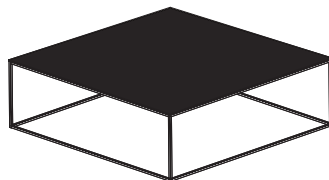

low table - large - gloss black marble-effect ceramic stoneware top black chromed base

DIMENSIONS

H 352 - mm
W 992 - mm
D 992 - mm