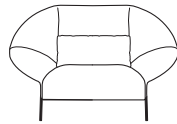

Covering material recommendations: Harald, Gandino, Match, Canvas, leathers.

More info at

www.ligne-roset.com

© Ligne Roset 2021

LOVESEAT

DIMENSIONS

H 870 mm - W 1500 mm - D 970 mm - SH 410 mm -

Other sizes

loveseat

DIMENSIONS

H 870 - mm
W 1500 - mm
D 970 - mm
SH 410 - mm

medium settee

DIMENSIONS

H 870 - mm
W 1900 - mm
D 970 - mm
SH 410 - mm

large settee

DIMENSIONS