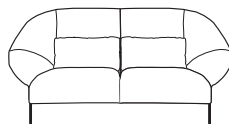

Legs in matt black steel Ø 18 mm.

COMFORT

Settee and love seat : suspension of seat and back via elastic webbing. Structure of seat in high resilience Bultex foam (38 kg/m³ - 3.6 kPa), clad in ultra-flexible polyurethane foam (30 kg/m³ - 1.8 kPa) and 200 g/m² polyester quilting. Back in high resilience Bultex foam (38 kg/m³ - 3.6 kPa), clad in ultra-flexible polyurethane foam (30 kg/m³ - 1.8 kPa) and polyester quilting (200 g/m² and 100 g/m²). Lumbar cushion (660 x 300mm) filled with goose feathers.

Covering material recommendations: Harald, Gandino, Match, Canvas, leathers.

More info at

www.ligne-roset.com

© Ligne Roset 2021

LOVESEAT

DIMENSIONS

H 870 mm - W 1500 mm - D 970 mm - SH 410 mm -

Other sizes

loveseat

DIMENSIONS

H 870 - mm
W 1500 - mm
D 970 - mm
SH 410 - mm

medium settee

DIMENSIONS

H 870 - mm
W 1900 - mm
D 970 - mm
SH 410 - mm

large settee

DIMENSIONS