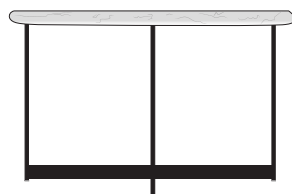

Structure in satin varnished black lacquered steel (with adjustable jack); top in clear satin varnished solid American walnut. Supplied with a wall fixing bracket which is strongly recommended to be used to guarantee stability. The Istrana console, named after the village near Treviso, is a model of simplicity. The design of its black lacquered steel base and top in either solid American walnut or Carrara marble with soap-style edges, is minimalist and elegant. A console for retaining only that which is essential.

Structure in satin varnished black lacquered steel (with adjustable jack); top in polished Carrara marble with anti-stain treatment. Supplied with a wall fixing bracket which is strongly recommended to be used to guarantee stability.

**Technical Specifications**

**More info at**

[www.ligne-roset.com](http://www.ligne-roset.com)

© Ligne Roset 2022

**CONSOLE TABLE WALNUT TOP**

**DIMENSIONS**

H 750 mm - W 1200 mm - D 320 mm -

**Other sizes**

console table walnut top

**DIMENSIONS**

H 750 - mm  
W 1200 - mm  
D 320 - mm

console table marble top

**DIMENSIONS**

H 750 - mm  
W 1200 - mm  
D 320 - mm