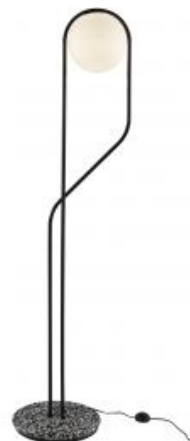

ASTRÉE

Design by
Benjamin Graindorge

Description

In this floor lamp there is something of the archetypal luminous object. Like the Little Prince contemplating the stars, Benjamin Graindorge tells us of his pristine globe : "I wanted it to float". Defying the laws of gravity, it is very delicately suspended by a strap in the shape of the figure 8, which in itself is evocative of the infinity symbol.

Floor lamp with plain ball-shaped glass shade. Base in Carrara marble Ø 40 cm thickness = 25 mm; stem in 16 mm bent steel tubing, finished in Epoxy satin white lacquer RAL 9016. Round shade Ø 12cm in mouth-blown opal glass houses the LED bulb. Transparent PVC cable; transparent foot-operated switch. 13 W E 27 LED bulb 1,140 lumens, colour temperature 3,000 K (warm white).

Technical Specifications

More info at
www.ligne-roset.com

© Ligne Roset 2022

FLOOR STANDARD LAMP

DIMENSIONS

H 1750 mm - W 510 mm - D 400 mm -

Other sizes

floor standard lamp

DIMENSIONS

H 1750 - mm
W 510 - mm
D 400 - mm

floor standard lamp

DIMENSIONS

H 1750 - mm
W 510 - mm
D 380 - mm