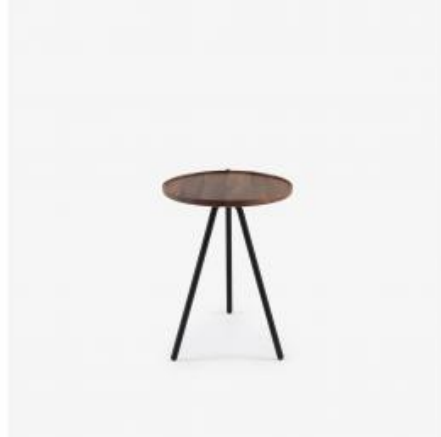

# FRÀ

**Design by**  
E-ggs

**Description**

Designed to be positioned between 2 modules of Grand Angle, it allows you to have your phone, remotes, glass and other small objects on hand. It can just as easily be placed in the Saparella settee, the top will then be above the seat and not at its height. Structure in black lacquered steel, top in American Walnut.

**Technical Specifications**

**More info at**  
[www.ligne-roset.com](http://www.ligne-roset.com)

© Ligne Roset 2023

**SOFA END TABLE**

**DIMENSIONS**

H 470 mm - W 350 mm - D 500 mm -

**Other sizes**

sofa end table

**DIMENSIONS**

H 470 - mm  
W 350 - mm  
D 500 - mm