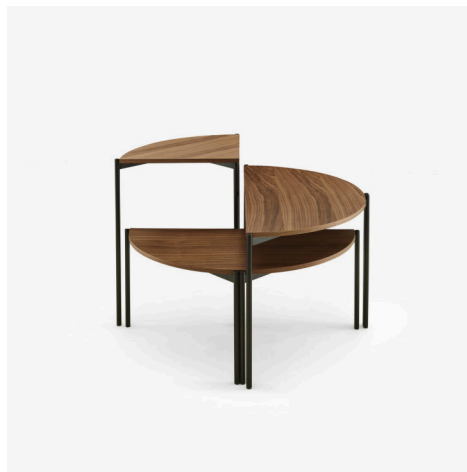

QUADRAN

Designer

Martin Drechsel

Technical characteristics

Quadran is a set of 3 modular low tables, elegant and refined thanks to its walnut veneer finish and black lacquered steel base, sometimes doubled at the back of the lower parts, like a visual signature.

Thanks to this trio with different proportions but designed to superimpose together, a low table takes shape with the 2 semi-circles of different heights, and a corner table that can be used as a side table or sofa-end table. Set of 3 independant tables, black lacquered steel base, walnut veneer MDF tops, natural varnish. Low model - H 28 x 66.2 x 33.1 cm, Medium model H 38 x 70 x 35 cm - Corner model H 48 x 48.9 x 33.6 cm.

More information on

www.ligne-roset.com

© Ligne Roset 2023

PRODUCTS

SET OF 3 OCCASIONAL TABLES

DIMENSIONS